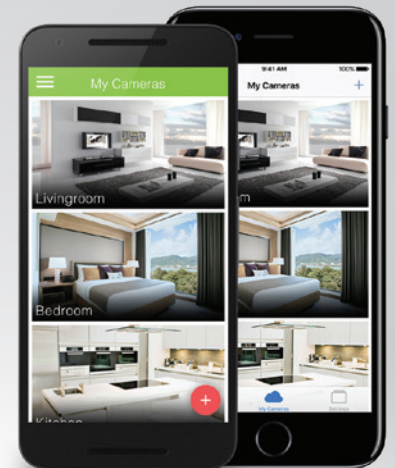

## Main Features

- Indoor and outdoor
- Real-time video streaming to Android and iOS devices
- Easy connection through the cloud
- High Definition video
- Motion detection (optional)
- RJ45 Ethernet connection
- PoE (Power over Ethernet) support
- 30 m Infrared Nightvision
- ONVIF protocol support

## Technical Specifications

Resolution:	4MP
Lens:	2.8-12 mm
View angle:	26°-90°
WDR:	supported
IR range:	~30m
Housing:	metal
Zoom:	4x
Dimensions (mm):	131 x 93
Weight:	800 g

screenshots are illustrations

### get the app

subject to availability

subject to availability

Pictures are illustrations  
Features and specifications are subjects to change without prior notice