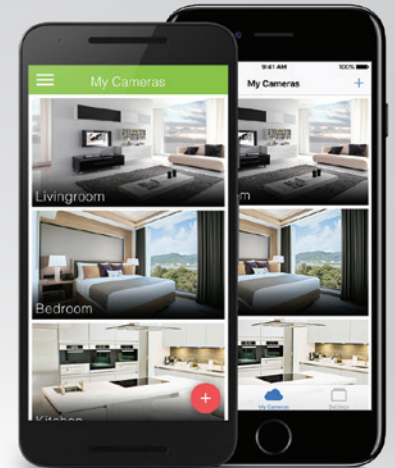

## Main Features

- Indoor and outdoor
- Real-time video streaming to Android and iOS devices
- Easy connection through the cloud
- High Definition video
- Motion detection (optional)
- RJ45 Ethernet connection
- PoE (Power over Ethernet) support
- 20 m Infrared Nightvision
- ONVIF protocol support

## Technical Specifications

Resolution:	4MP
Lens:	2.8mm
View angle:	77°
WDR:	supported
IR range:	~20m
Housing:	metal
Dimensions (mm):	94,5 x 76
Weight:	450g

screenshots are illustrations

get the app

subject to availability