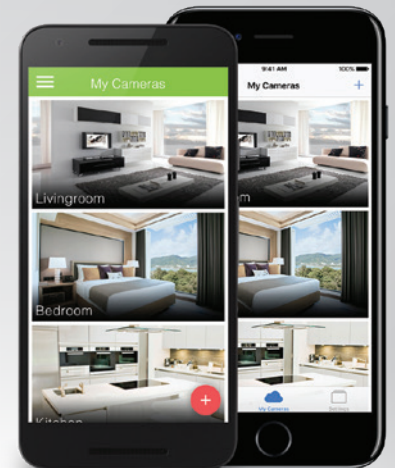

Technical Specifications

Power supply:	DC12V/2A
Work environment:	-10~55°C/10~90%
Dimension (mm):	260 x 215 x 43

screenshots are illustrations

get the app

subject to availability

subject to availability

Pictures are illustrations
Features and specifications are subjects to change without prior notice