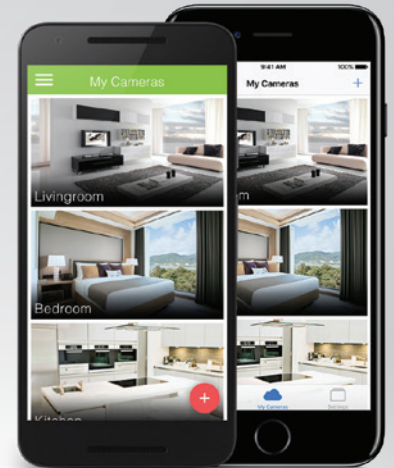

6 TB
storage capacity

Max 9
channels
recording

H.265
Compression

ONVIF
Support

Monitoring via
web browser

Main Features

- Record up to 9 channels (cameras)
- Scheduled & Motion detected recording
- Support for one 2.5"/3.5" SATA HDD/SSD up to 6TB
- Live streaming to Android & iOS devices
- Dynamic DNS support (DynDNS, NoIP)
- E-mail notifications
- FTP & Cloud storage (Google, Dropbox) support
- ONVIF 2.4 protocol support
- 2 High Speed USB2.0 ports
- HDMI & VGA output

screenshots are illustrations

Technical Specifications

Power supply: DC12V/2A
 Work environment: -10~55°C/10~90%
 Dimension (mm): 219 x 217 x 40

get the app

subject to availability

subject to availability

Pictures are illustrations
 Features and specifications are subjects to change without prior notice