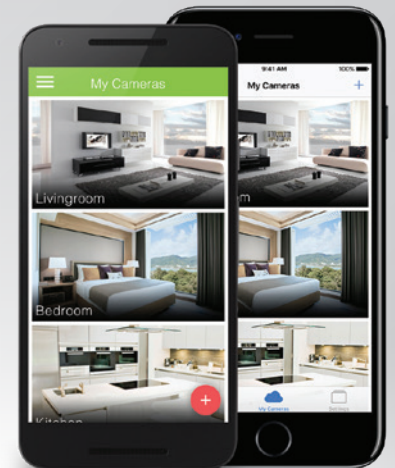

4MP
MEGAPIXELS

Main Features

- Indoor and outdoor
- Real-time video streaming to Android and iOS devices
- Easy connection through the cloud
- High Definition video
- Motion detection (optional)
- RJ45 Ethernet connection
- PoE (Power over Ethernet) support
- 40 m Infrared Nightvision
- ONVIF protocol support

Technical Specifications

Resolution:	4MP
Lens:	2.8-12 mm
View angle:	28°-92°
WDR:	supported
IR range:	~40m
Housing:	metal
Zoom:	4x
Dimensions (mm):	211 x 92 x 90
Weight:	1400 g

screenshots are illustrations

get the app

subject to availability

subject to availability

Pictures are illustrations
Features and specifications are subjects to change without prior notice