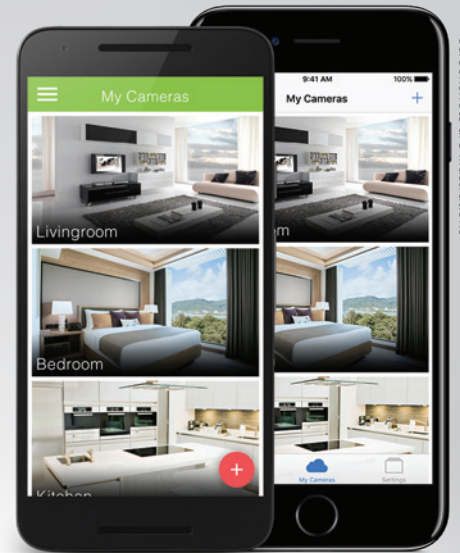

PoE
Power over Ethernet

ONVIF
support

Main Features

- Full color night-vision
- Fast and easy installation
- Real-time video streaming to Android and iOS devices
- Easy connection through the cloud
- High Definition video
- Motion detection (optional)
- RJ45 Ethernet connection
- PoE (Power over Ethernet) support
- ONVIF protocol support
- IP66 Water and Dust Resistance

Technical Specifications

Resolution:	2MP
Lens:	6mm
Sensor size:	1/2.9"
Sensor type:	CMOS
View angle:	50°
WDR:	supported
IR range:	~60m
Housing:	metal

screenshots are illustrations

get the app

subject to availability